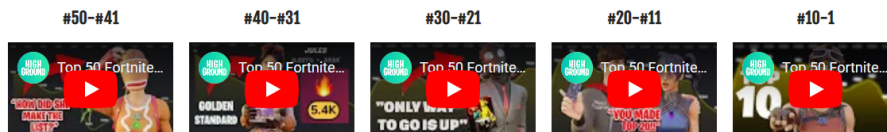

← Back to Fortnite Trading Cards

TOP 50 FORTNITE TRADING CARDS BASED ON FUTURE DEMAND

Metrics Used:

Skin Usage | Nostalgia and Battle Pass Exclusivity | Rarity In-game | Backstory and Lore | Fan Favorites | Marketing Usage| FNCS/Competitive | Streamer Staples | Print Run of Release

★ Basic Impact on Collectibility   ★ Major Impact on Collectibility